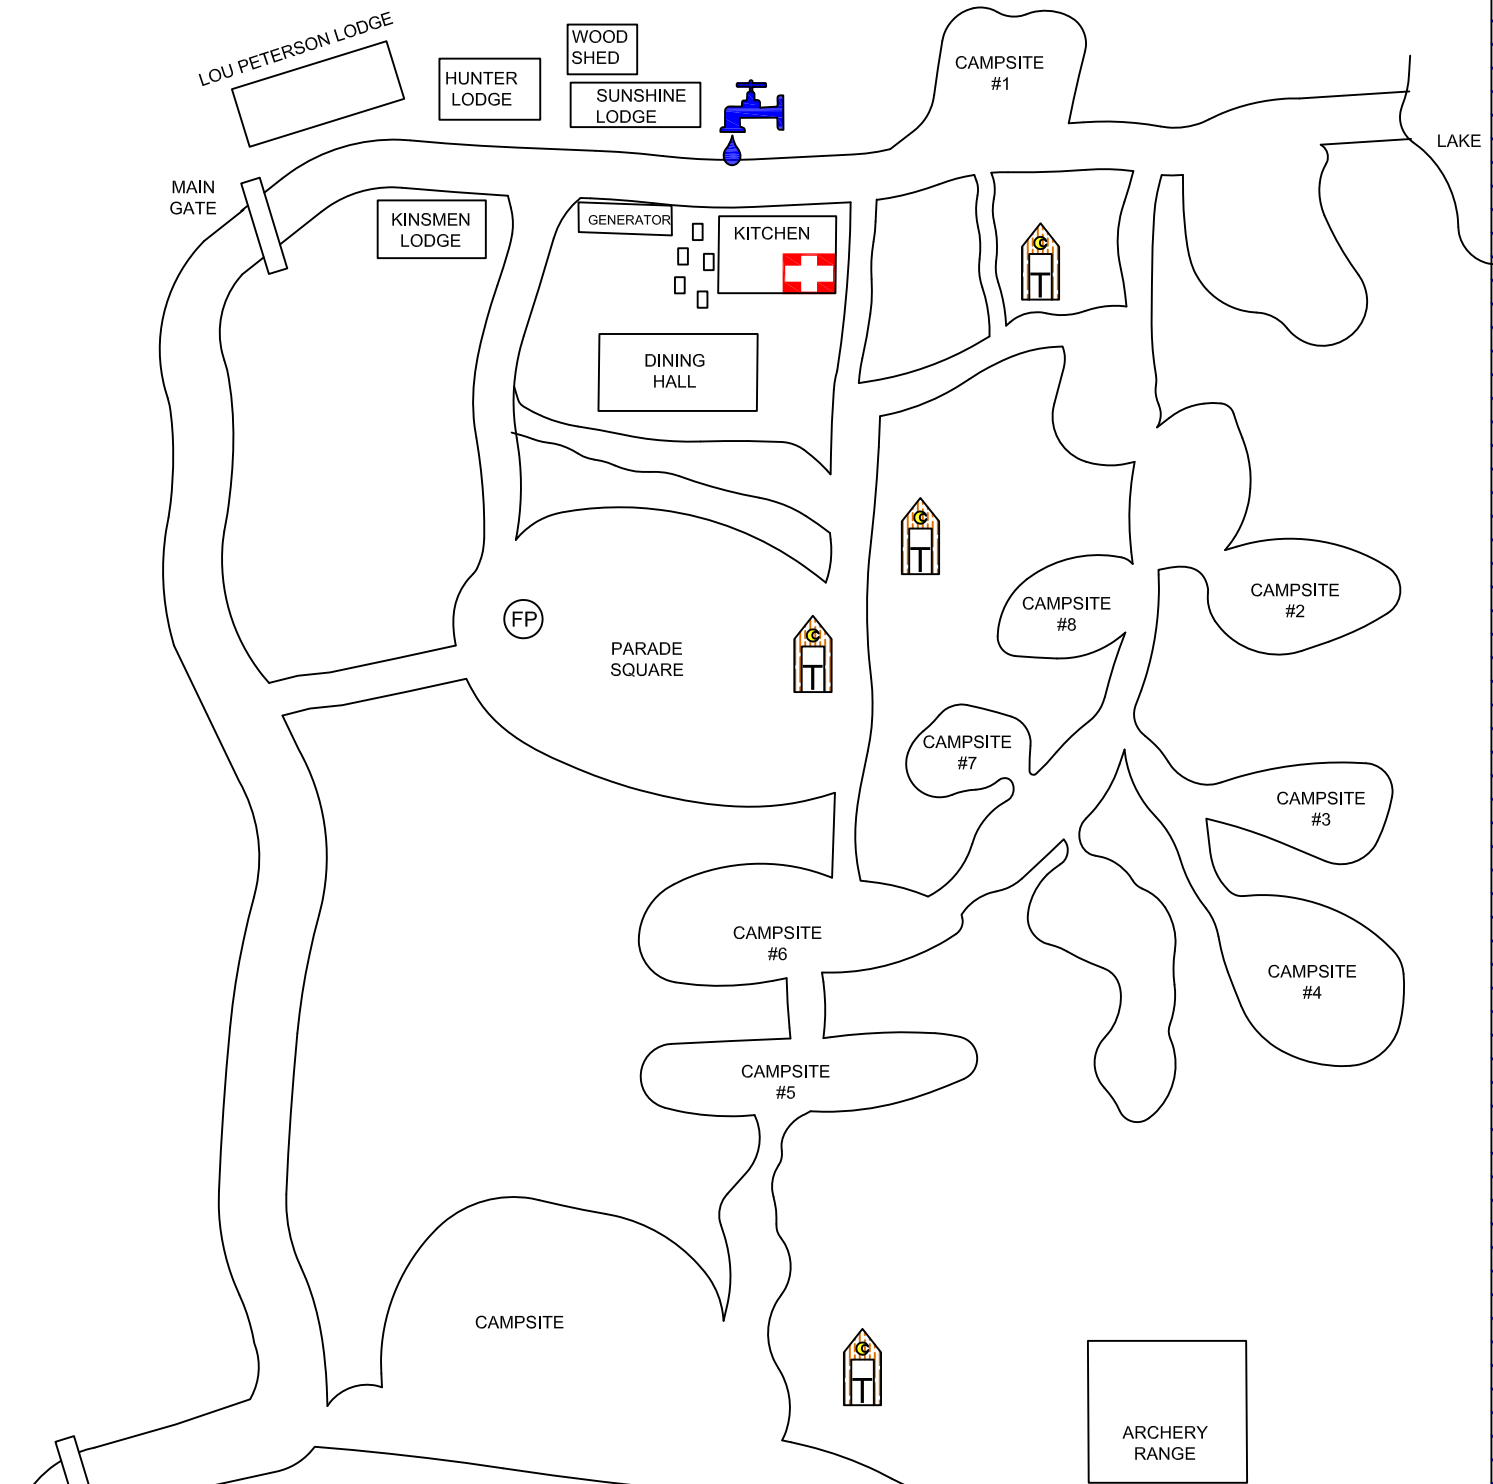

# GOOD SPIRIT AREA

2017

## LEGEND

-  FLAG POLE
-  TOILET
-  FIRST AID
-  WATER

NOT TO SCALE